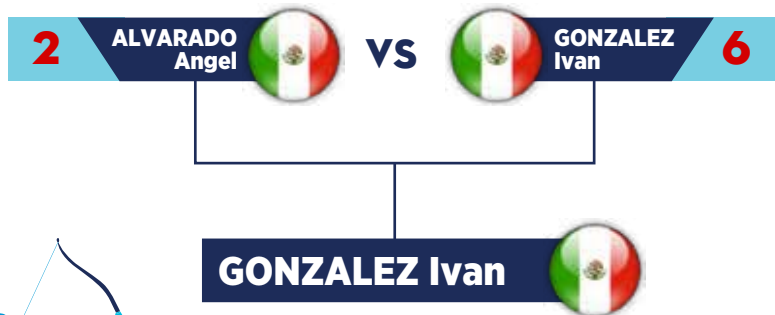

RECURVO VARONIL

MEN RECURVE

[SEMIFINAL · SEMI-FINAL]

[FINAL]
POR BRONCE | FOR BRONZE

- 1** ELLISON Brady [USA]
- 2** BOARDMAN Ernesto [MEX]
- 3** GONZALEZ Ivan [MEX]
- 4** ALVARADO Angel [MEX]